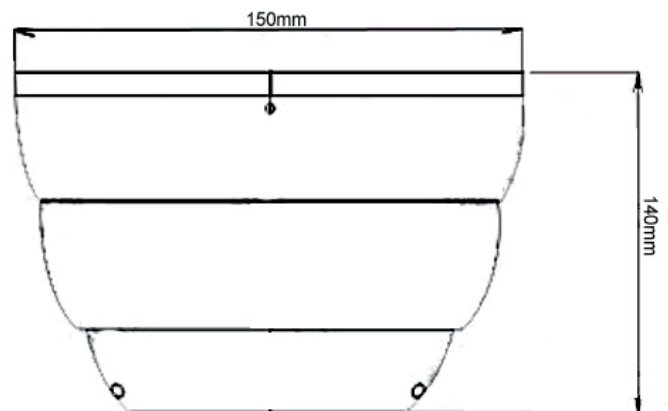

### Specification: VSDVF50MIR

Effective Pixels	752(H)×582(V)
Image Device	1/3" Sony color CCD
Horizontal Resolution	540 TVL
Scanning Frequency	625 lines 50 Field/sec
Min.Illumination	0 Lux (Infrared Lamps Turn On)
Lens	6~15mm Manual varifocal lens
White Balance	Auto
LED	54PCS
IR LED Distance	50M Max (Line of Sight)
Lens	6~15mm Exterior Manual Varifocal Lens
Sync System	Internal Synchronization
S/N Ratio	≥48dB(AGC Off)
Gamma Characteristic	0.45
Electronic Shutter Time	Auto, PAL 1/50-100,000Sec
Video Output	1.0Vp-p 75Ω
Operating Temperature	-10°C to 50°C / RH95% Max
White Balance	Auto
Power Supply	DC12V±10%
Dimension	150 x 150 x 140mm
Weight	1.33Kg